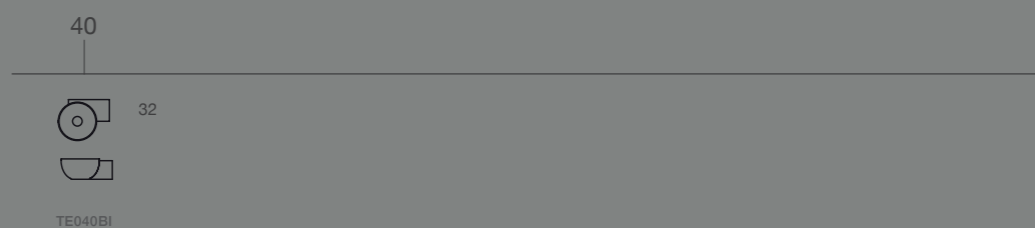

Lavabi sospeso e da appoggio
Wall-hung and countertop washbasins
Hängende waschtische und
aufsatzwaschtische